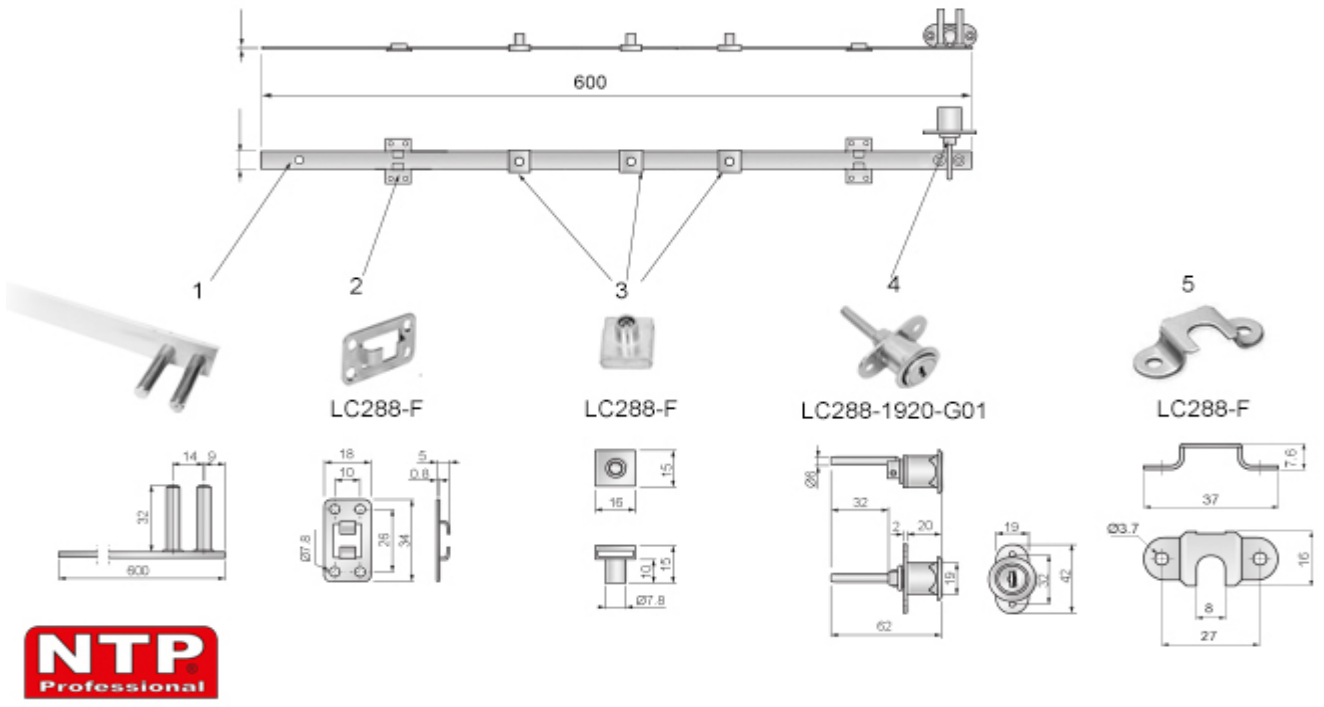

LC288-1920-0600-3-G01

Central lock for 3 drawers 19x20mm, 600mm strip,
chrome

Reference: LC288-1920-0600-3-G01

EAN Code:

Material: ZnAl / steel / aluminium

Material color: Chrome (G01)

Dimensions: 19x20mm

Designed for: Drawers

[More info](#)

BOUGHT SET INCLUDES:

1. 600mm lock strip **x1**
2. Strip fixture **x2** (also available separately as **LC288-F** set)
3. Drawer blocker **x3** (also available separately as **LC288-F** set)
4. Lock **x1** (also available separately as **LC288-1922-G01**)
5. Drawer hook **x3** (also available separately as **LC288-F** set)